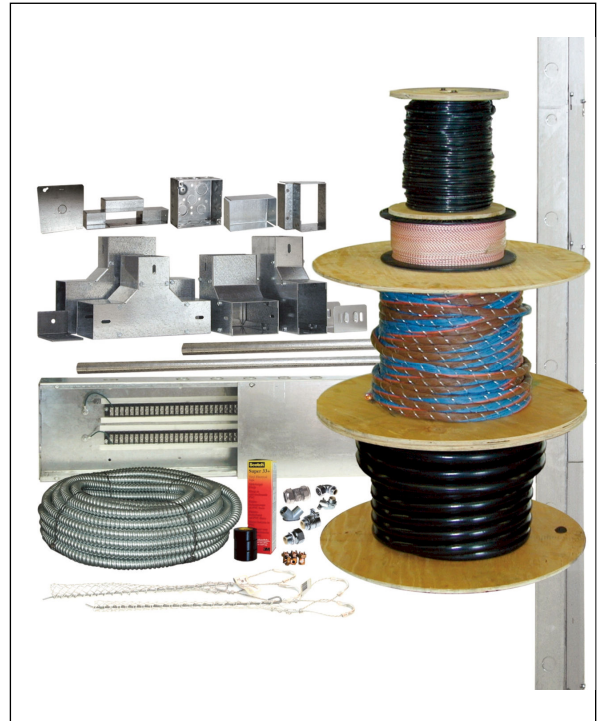

TRAVELING CABLES

Jacketed cables, color-coded and numbered wires.

FIBER CENTER CORE

TC10-18	10 x 18AWG,	---	---	---	0.54" Diameter
TC20-18	20 x 18AWG,	---	---	---	0.71" Diameter
JC27	20 x 18AWG,	3 x 14AWG,	2 Shielded Pair,	---	0.94" Diameter
TC30-18	30 x 18AWG,	---	---	---	0.94" Diameter
JC37	31 x 18AWG,	4 x 14AWG,	1 Shielded Pair,	---	1.00" Diameter
JC45D	31 x 18AWG,	4 x 14AWG,	5 Shielded Pair,	---	1.31" Diameter
JC57	45 x 18AWG,	6 x 14AWG,	3 Shielded Pair,	---	1.39" Diameter
JC59	49 x 18AWG,	4 x 14AWG,	3 Shielded Pair,	---	1.22" Diameter

STEEL CENTER CORE

TCSX14	---	---	6 Shielded Pair,	2 Coax,	1.06" Diameter
TCSX47	30 x 18AWG,	4 x 14AWG,	6 Shielded Pair,	1 Coax,	1.35" Diameter
CWS46	30 x 18AWG,	8 x 14AWG,	4 Shielded Pair,	---	1.32" Diameter
CWS45D	31 x 18AWG,	4 x 14AWG,	5 Shielded Pair,	---	1.31" Diameter
CWS58LO	40 x 18AWG,	4 x 14AWG,	7 Shielded Pair,	---	1.51" Diameter
TCSX57	40 x 18AWG,	4 x 14AWG,	6 Shielded Pair,	1 Coax,	1.53" Diameter
CWS56	48 x 18AWG,	6 x 14AWG,	1 Shielded Pair,	---	1.20" Diameter
CWS59	49 x 18AWG,	4 x 14AWG,	3 Shielded Pair,	---	1.22" Diameter
CWS81	59 x 18AWG,	8 x 14AWG,	7 Shielded Pair,	---	1.60" Diameter
CWS71	61 x 18AWG,	6 x 14AWG,	2 Shielded Pair,	---	1.50" Diameter
CWS75	69 x 18AWG,	4 x 14AWG,	1 Shielded Pair,	---	1.38" Diameter
CWS94	70 x 18AWG,	12 x 14AWG,	6 Shielded Pair,	---	1.48" Diameter
CWS90	80 x 18AWG,	6 x 14AWG,	2 Shielded Pair,	---	1.60" Diameter

**CABLE JUNCTION BOXES AND
JUNCTION HARDWARE - ALSO
IN STOCK AND AVAILABLE**

**QUALITY
ELEVATOR PRODUCTS, INC.**